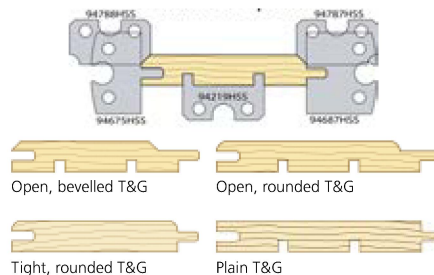

PANELLING

CORNICES