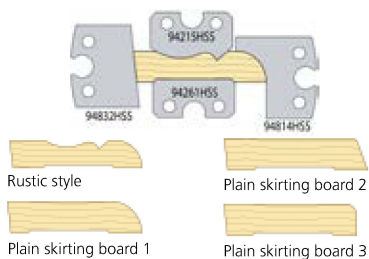

SKIRTING BOARDS